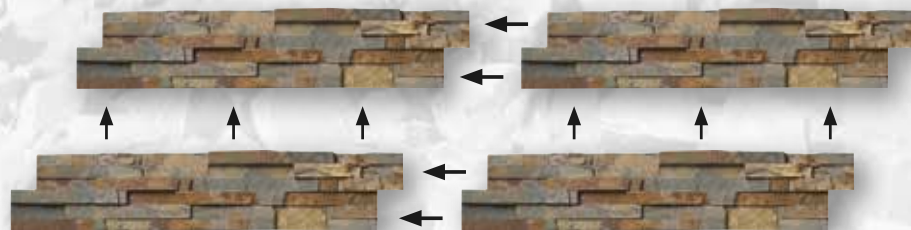

MS International, Inc.
Premium Surfaces Since 1975

NATURAL **STACKED STONE** PANELS

www.msistone.com

NATURAL STACKED STONE PANELS

Natural stone is Mother Nature's art formed over millions of years by water, minerals, heat and pressure. Selected from the finest quarries from around the world, our Natural Stacked Stone Panels are made of 100% genuine stone guaranteed to stand the test of time.

Our 6"x24" Natural Stacked Stone Panels have a unique joint design that allows the panels to join together seamlessly.

Want to learn how? See our installation video at msistone.com/stacked-stone-installation-video/