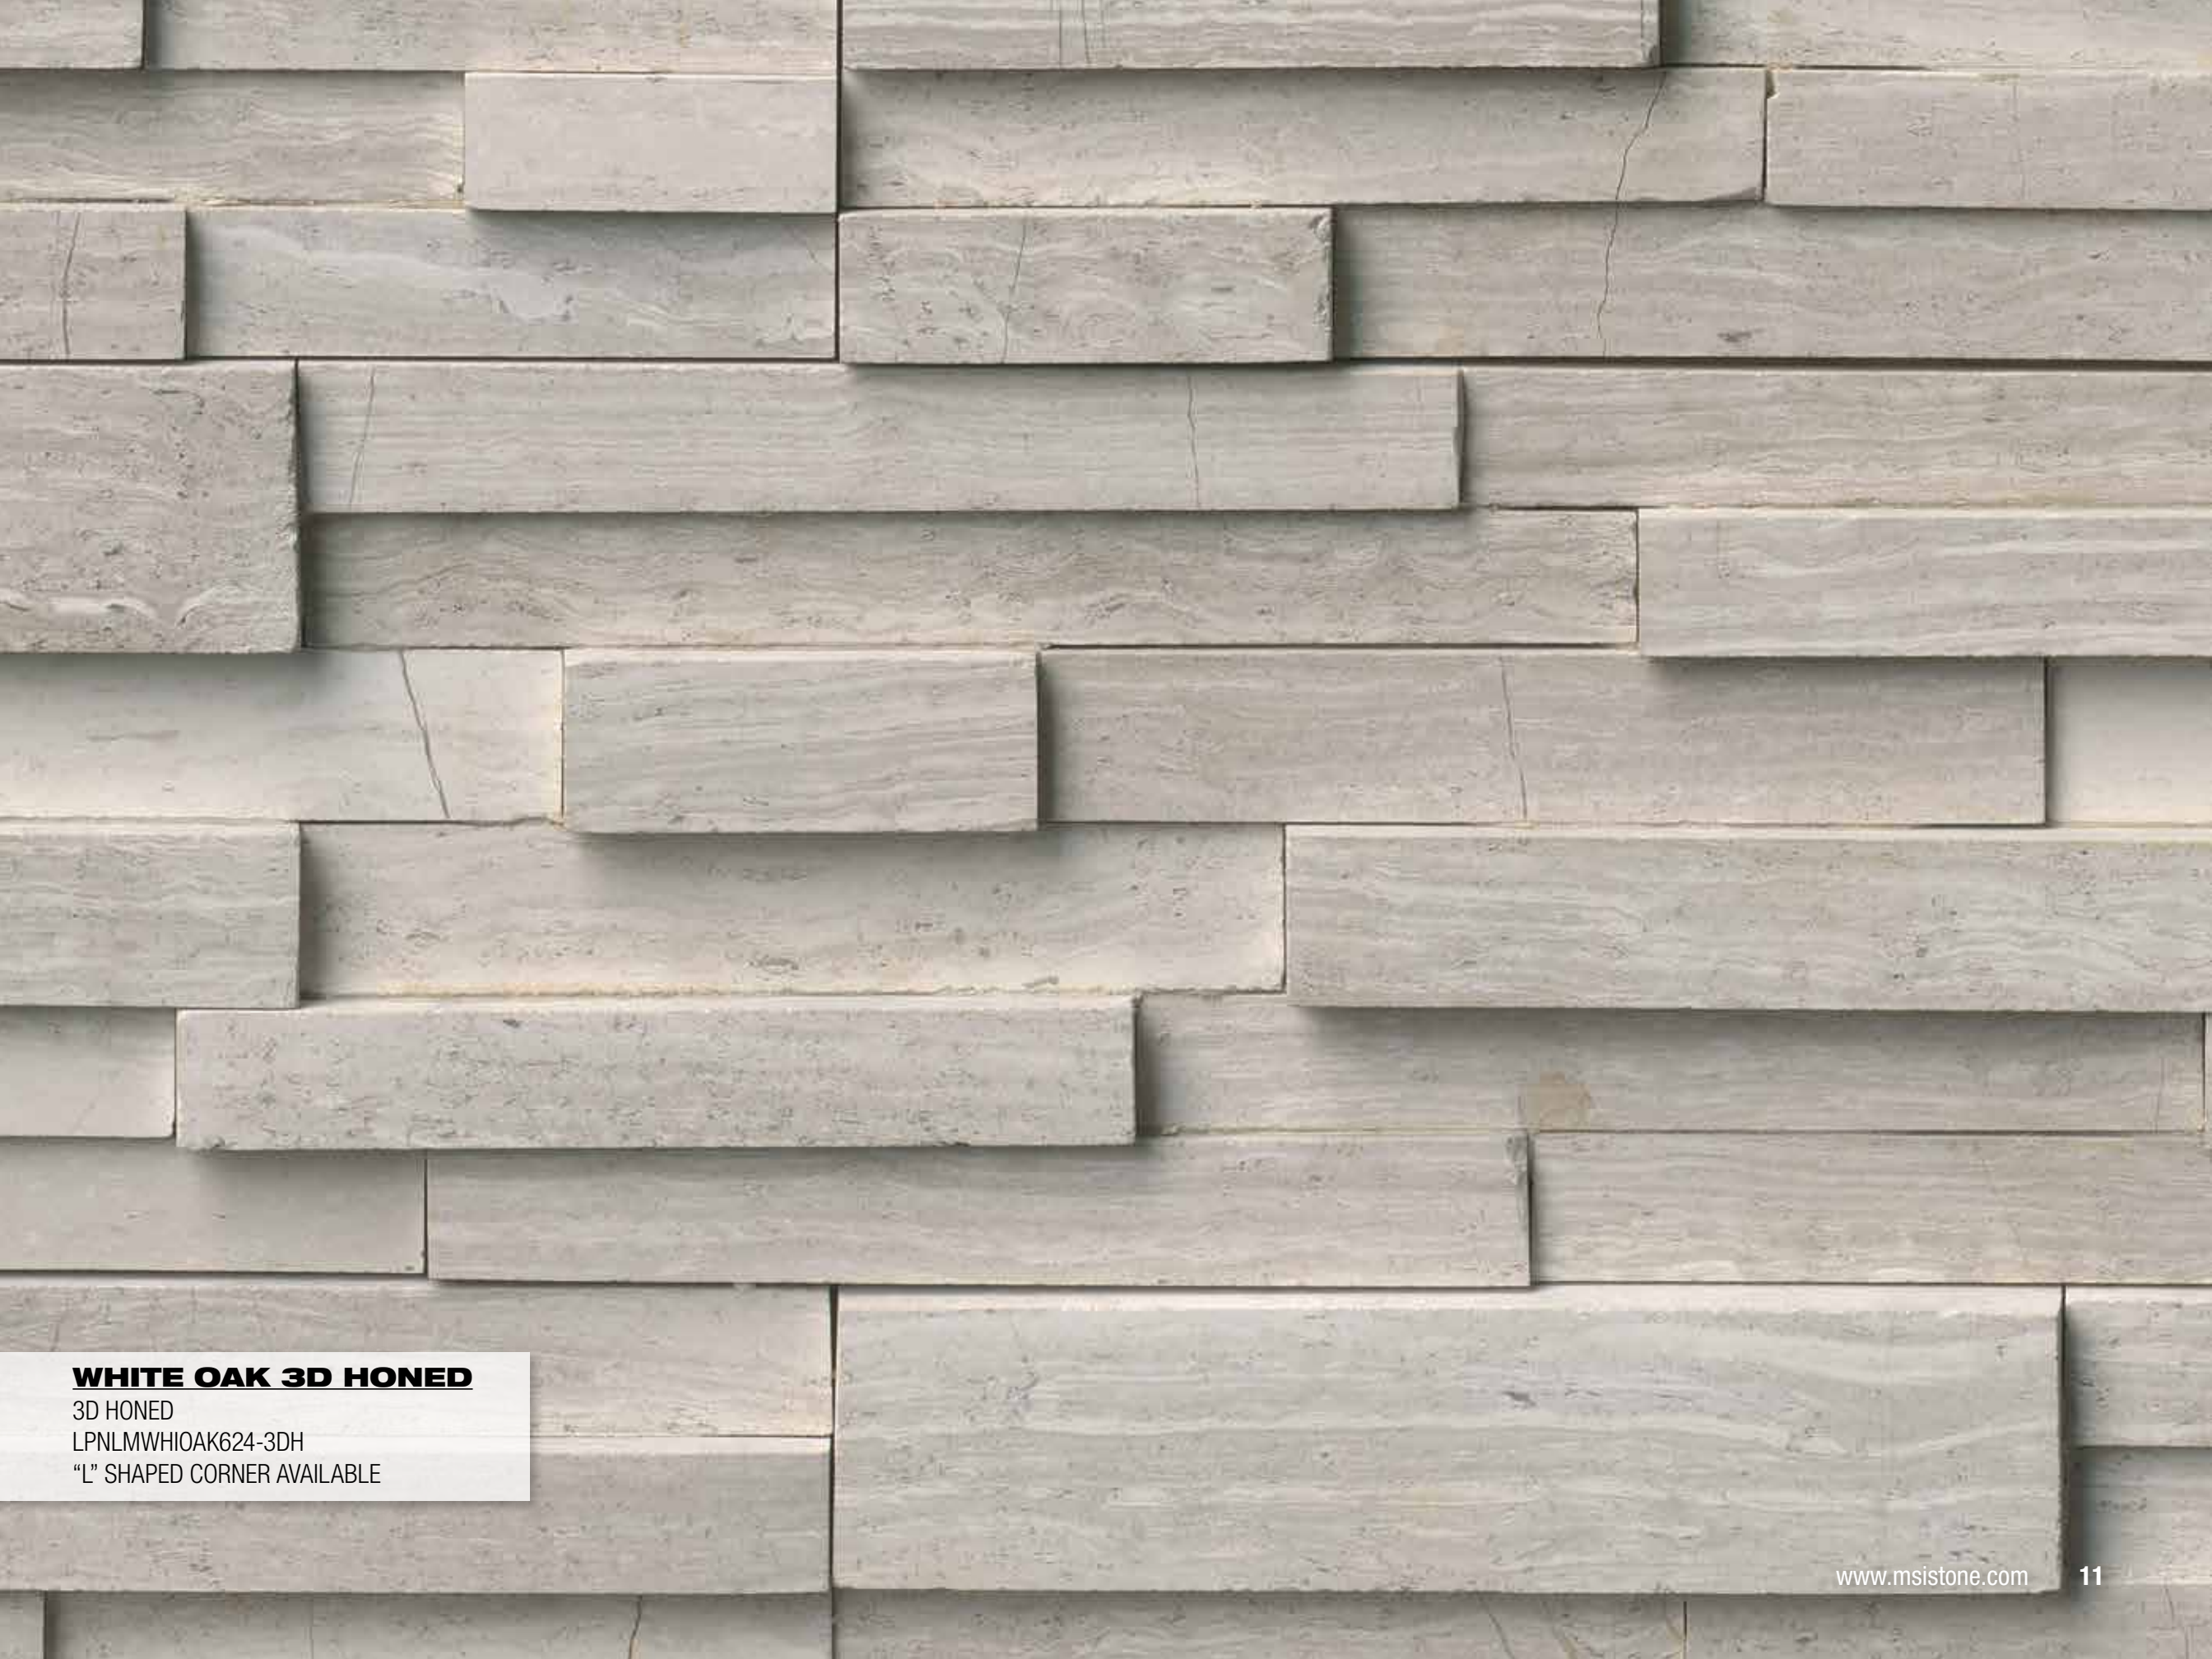

MULTIPLE FINISHES

LPNLMWHIOAK624-MULTI

“L” SHAPED CORNER AVAILABLE

WHITE OAK

SPLIT FACE

LPNLMWHIOAK624

“L” SHAPED CORNER AVAILABLE

WHITE OAK 3D HONED