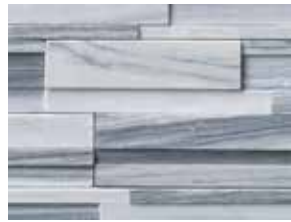

Alaska Gray 3D **15**