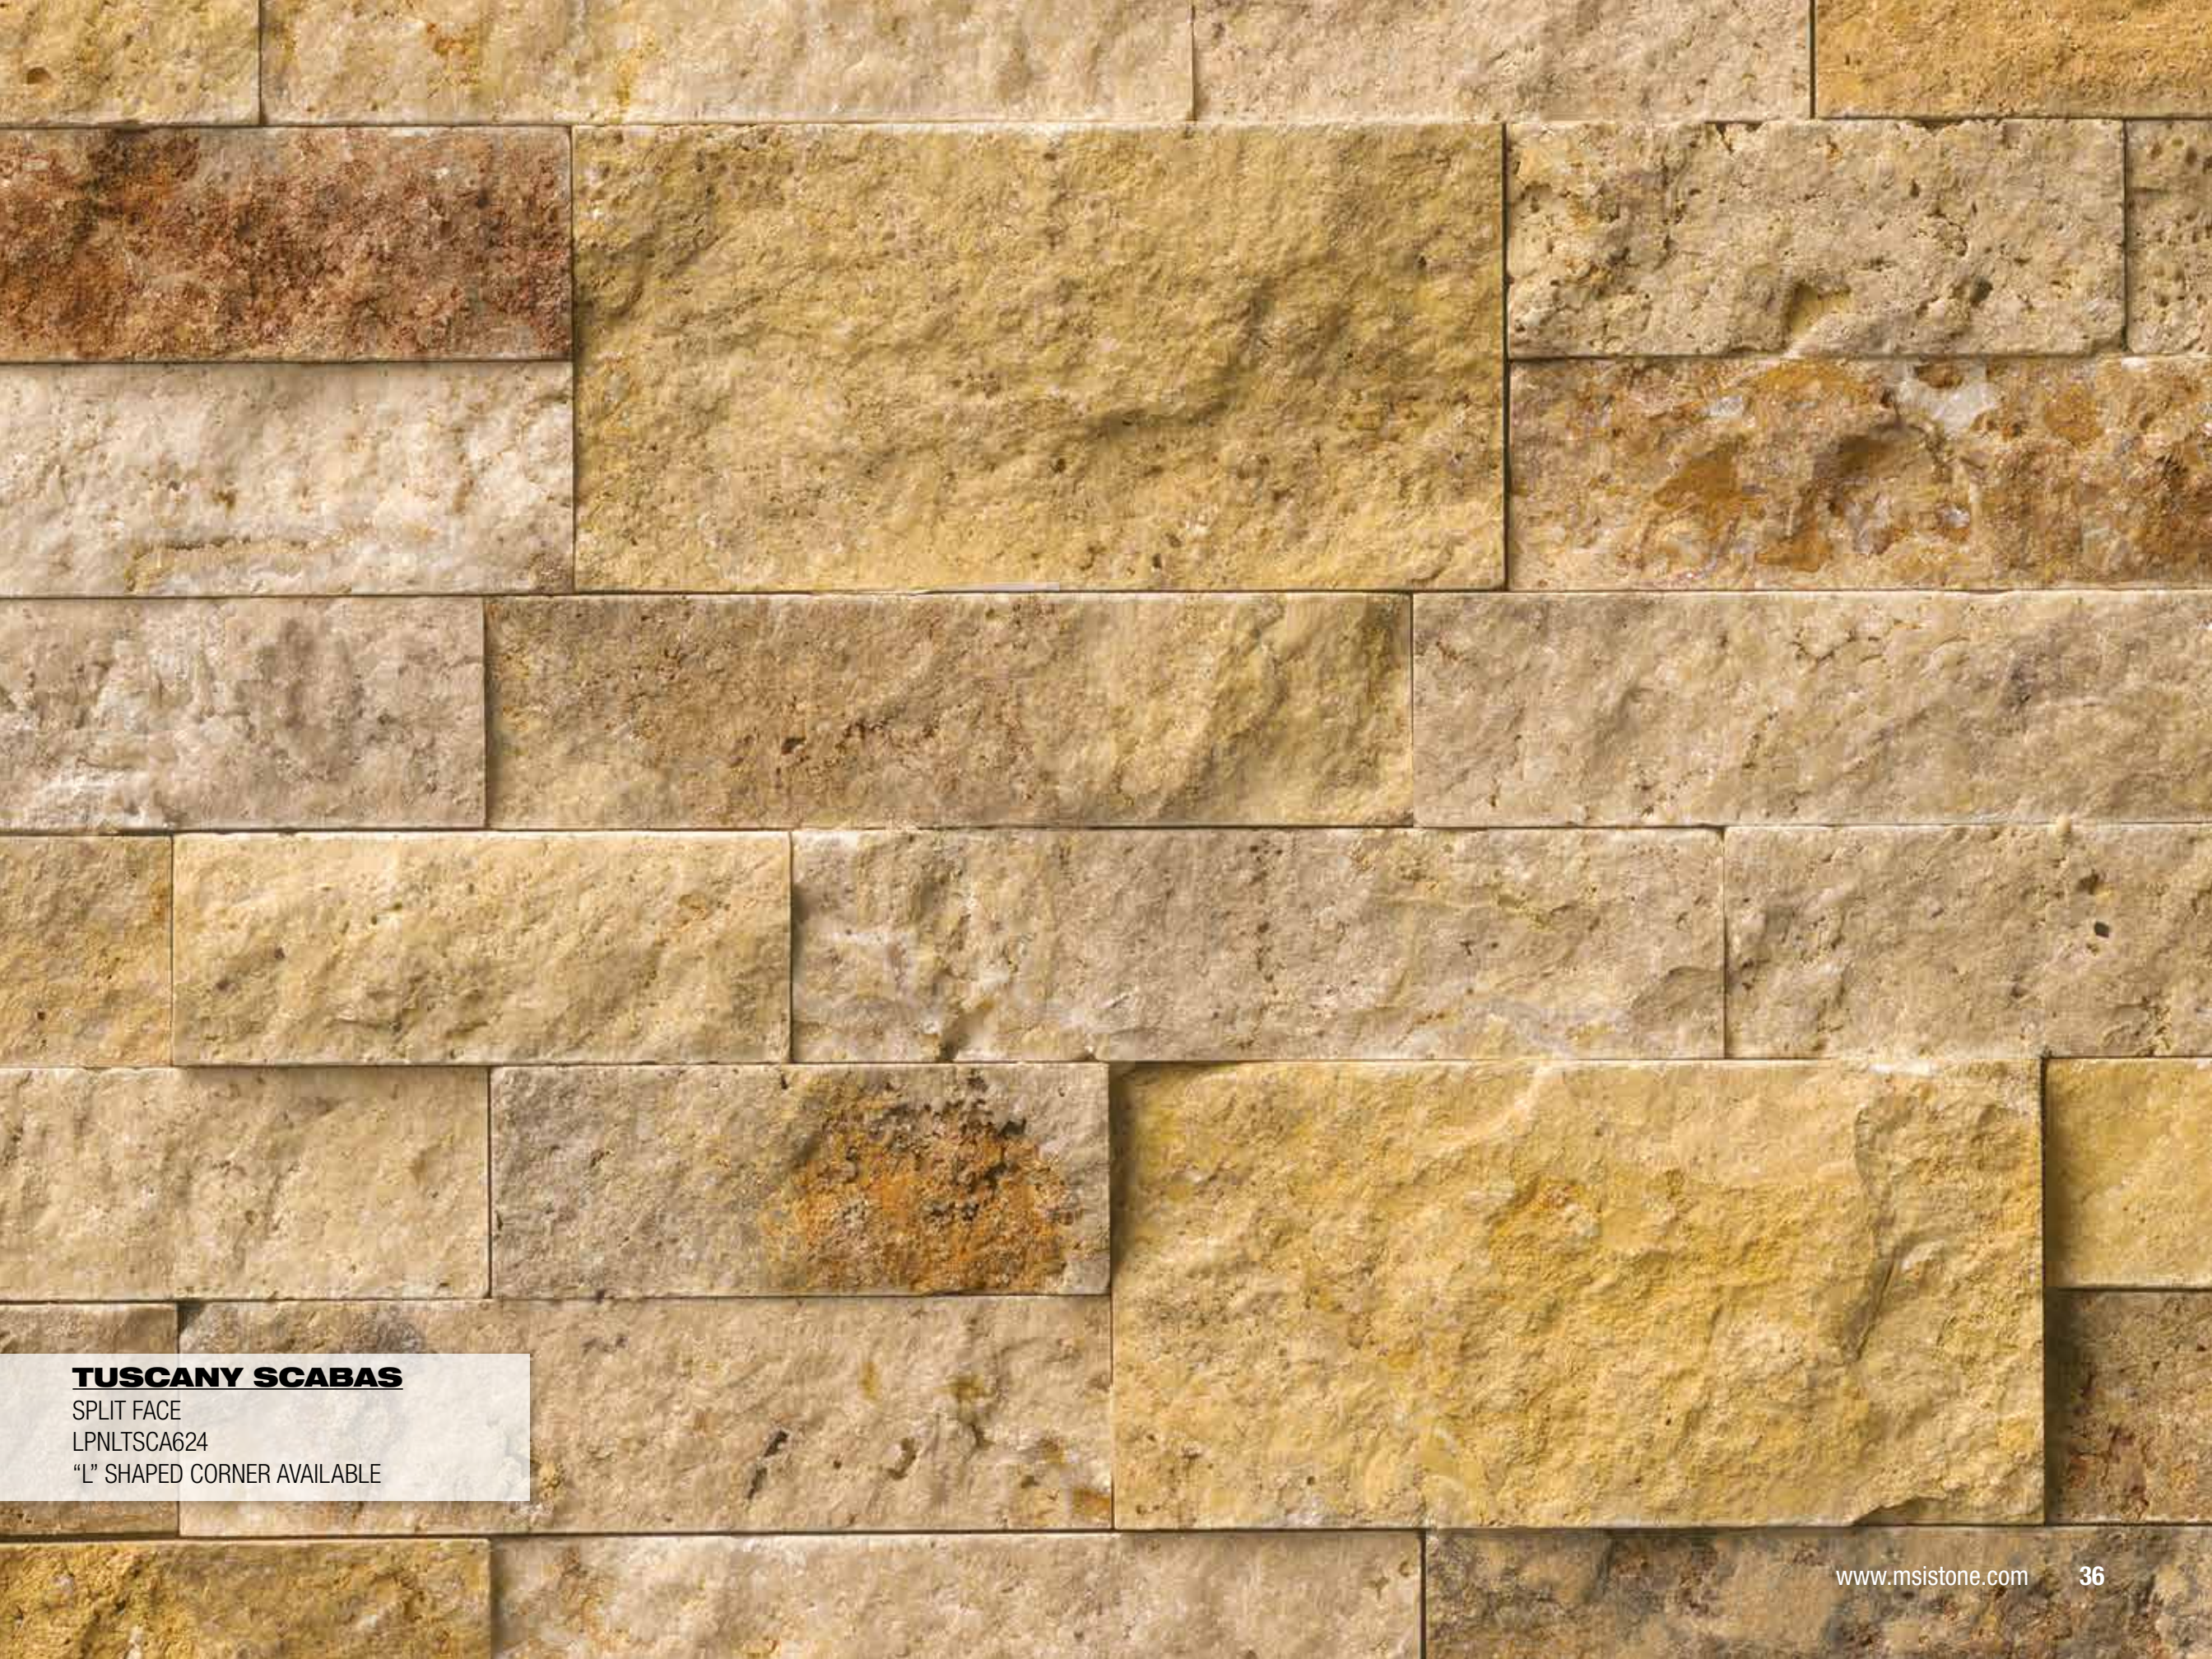

CORDOBA NOCHE

SPLIT FACE

LPNLTCORNOC624

“L” SHAPED CORNER AVAILABLE

PHILADELPHIA

SPLIT FACE
LPNLTPHI624
"L" SHAPED CORNER AVAILABLE

TUSCANY SCABAS

SPLIT FACE