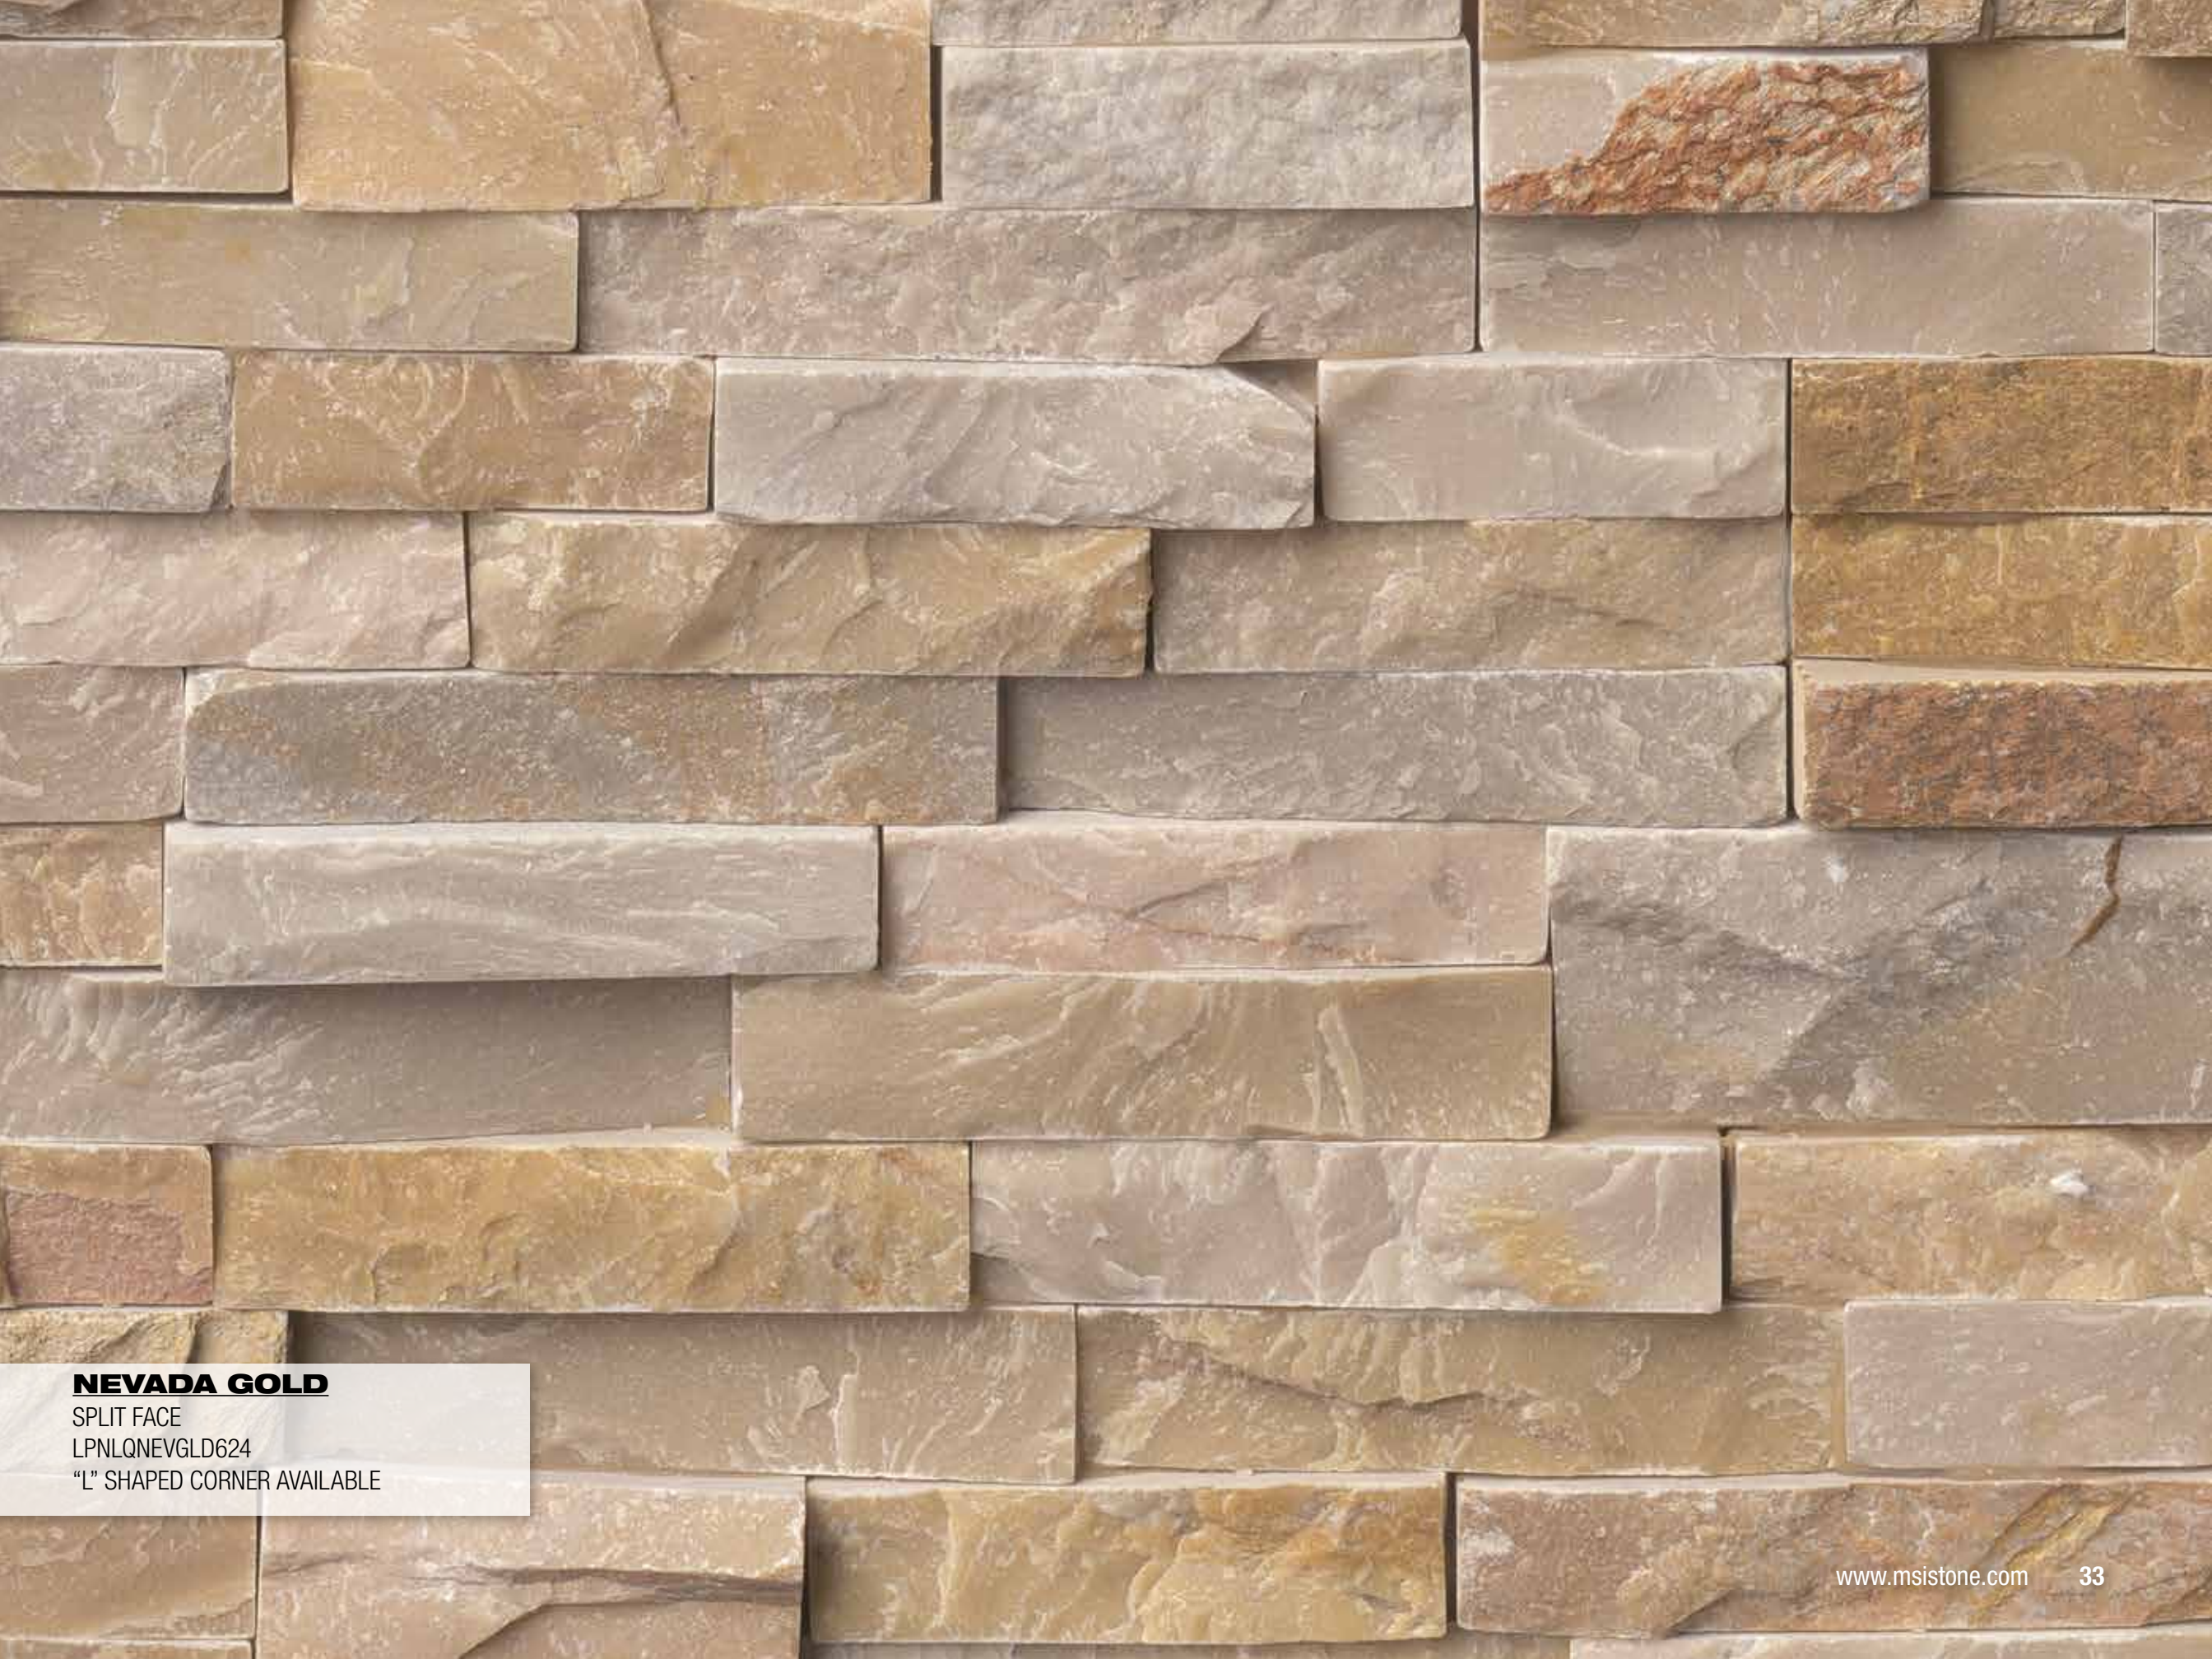

3D HONED
LPNLTCASBLE624-3DH
"L" SHAPED CORNER AVAILABLE

CASA BLEND 3D MULTI FINISH

MULTIPLE FINISHES

LPNLTCASBLE624-3DHS

“L” SHAPED CORNER AVAILABLE

NEVADA GOLD

SPLIT FACE
LPNLQNEVGLD624
"L" SHAPED CORNER AVAILABLE