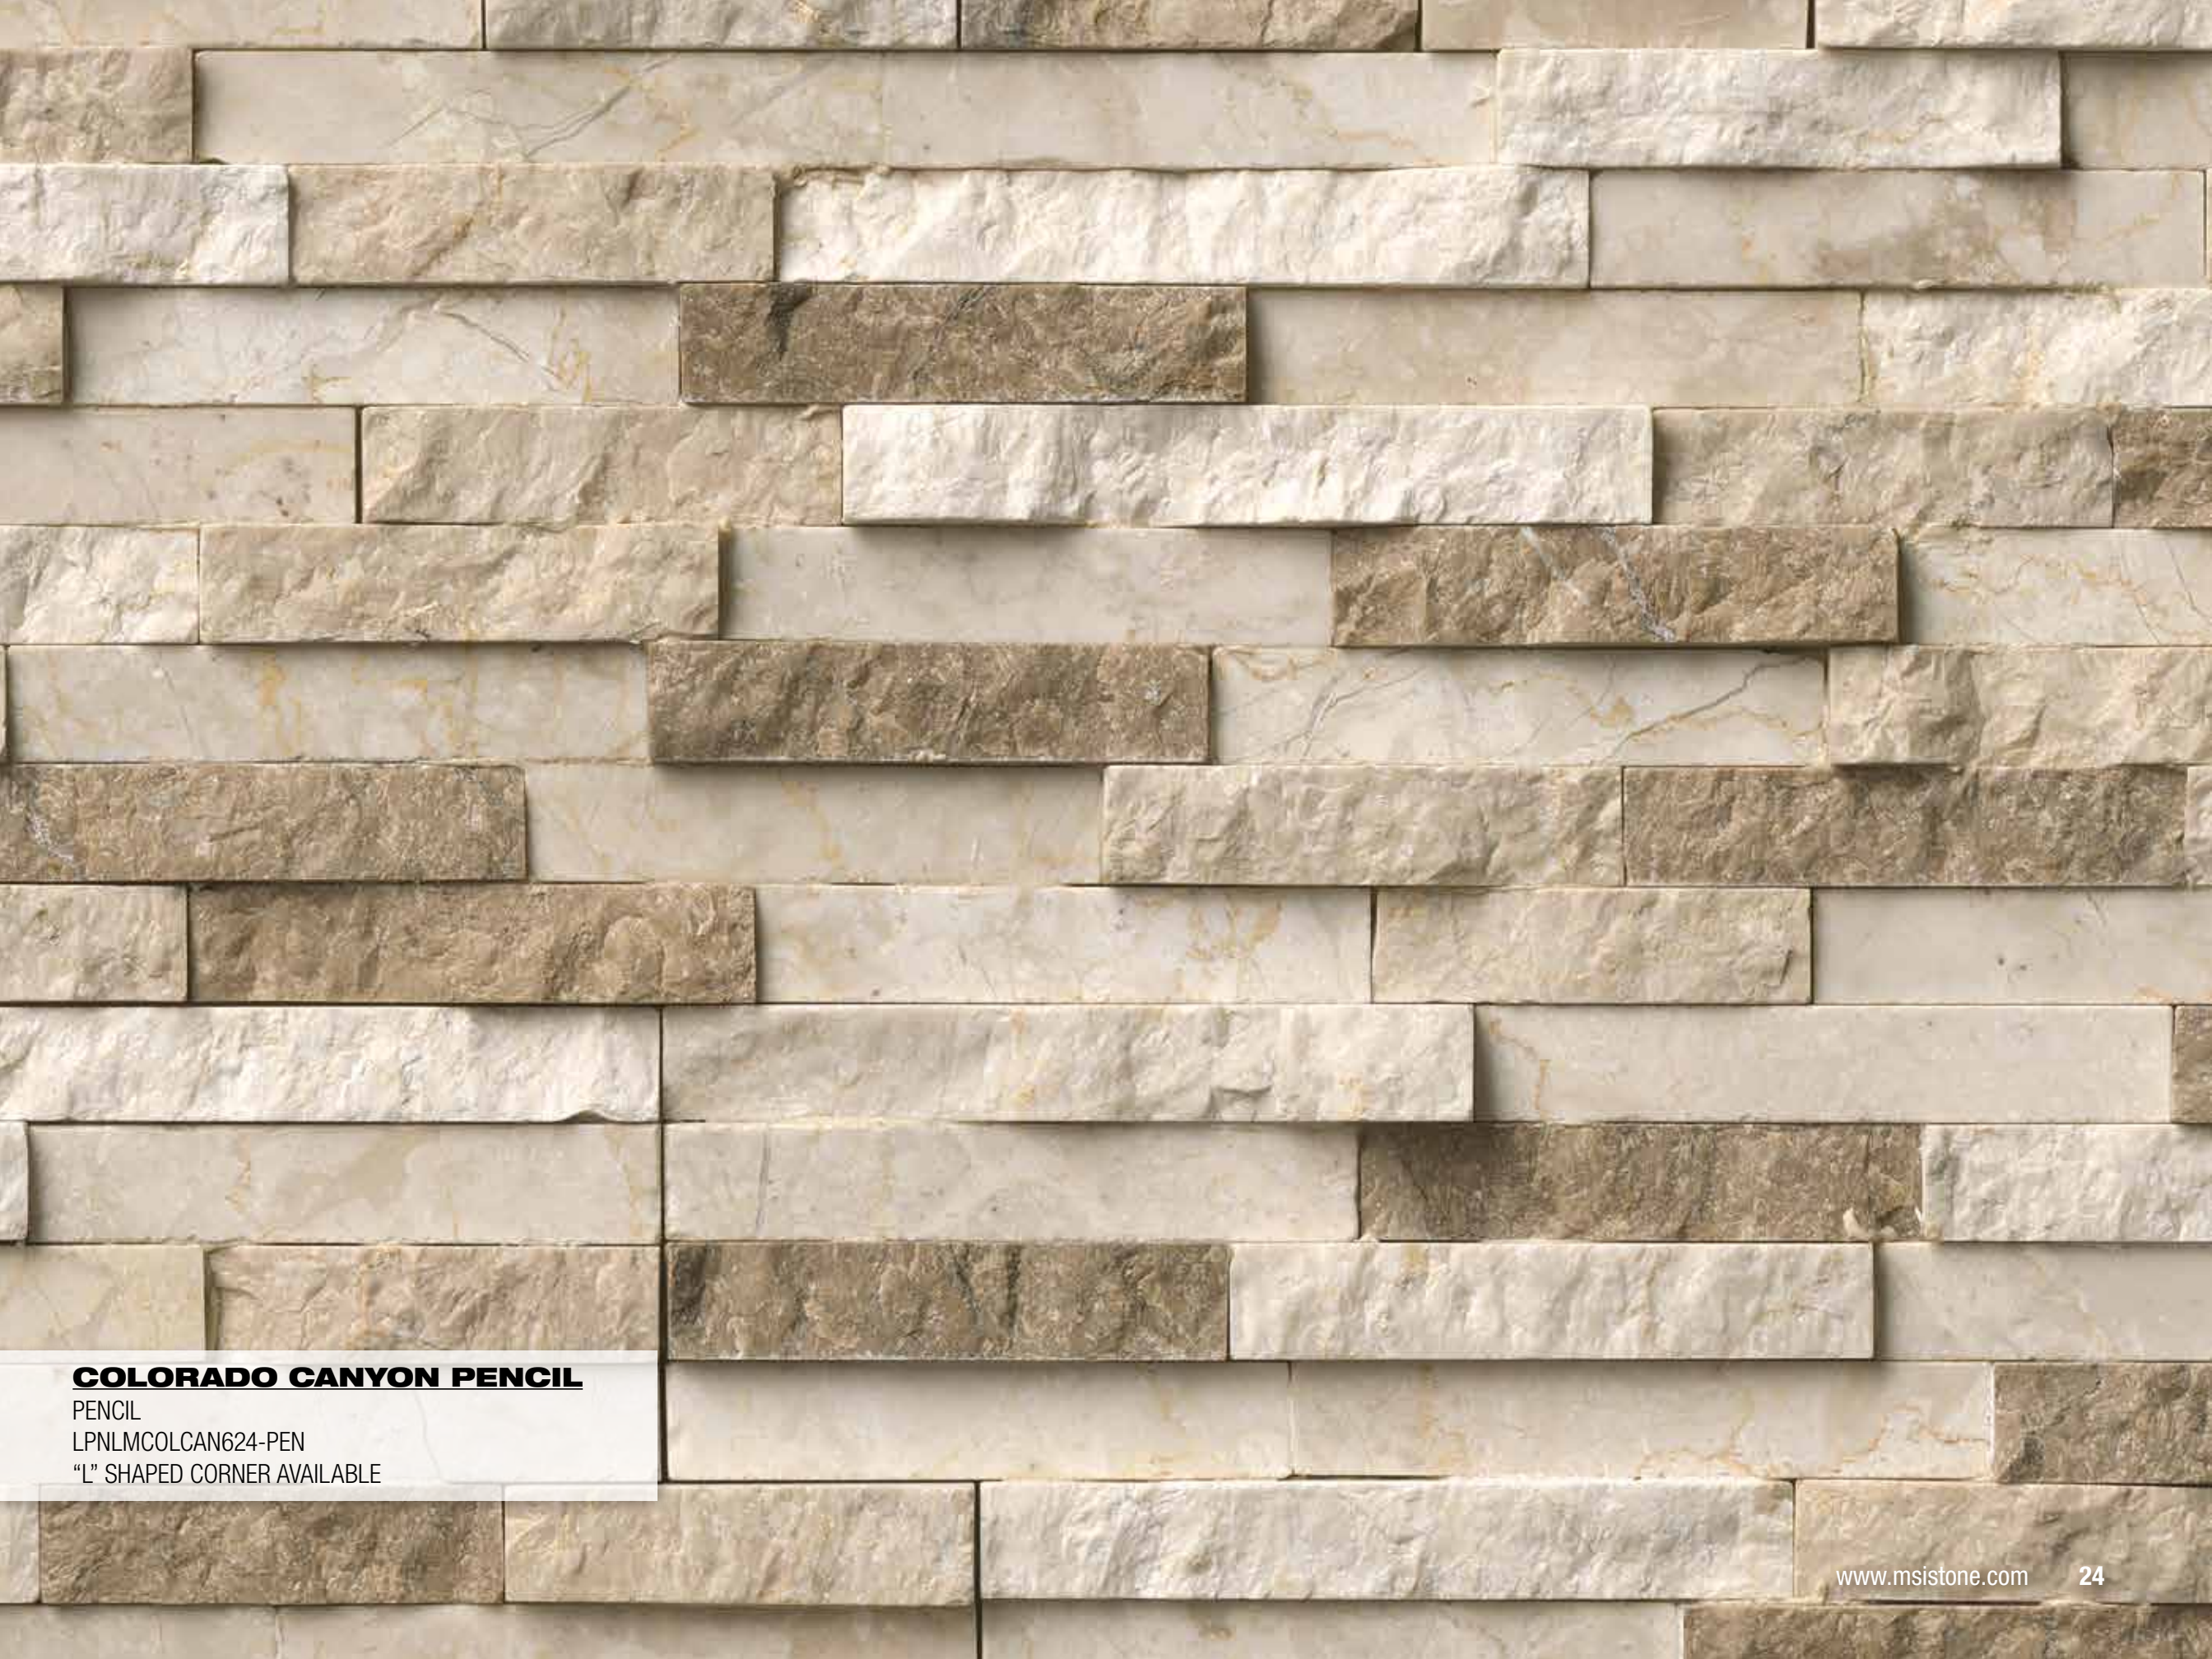

COLORADO CANYON PENCIL

PENCIL

LPNLMCOLCAN624-PEN

"L" SHAPED CORNER AVAILABLE