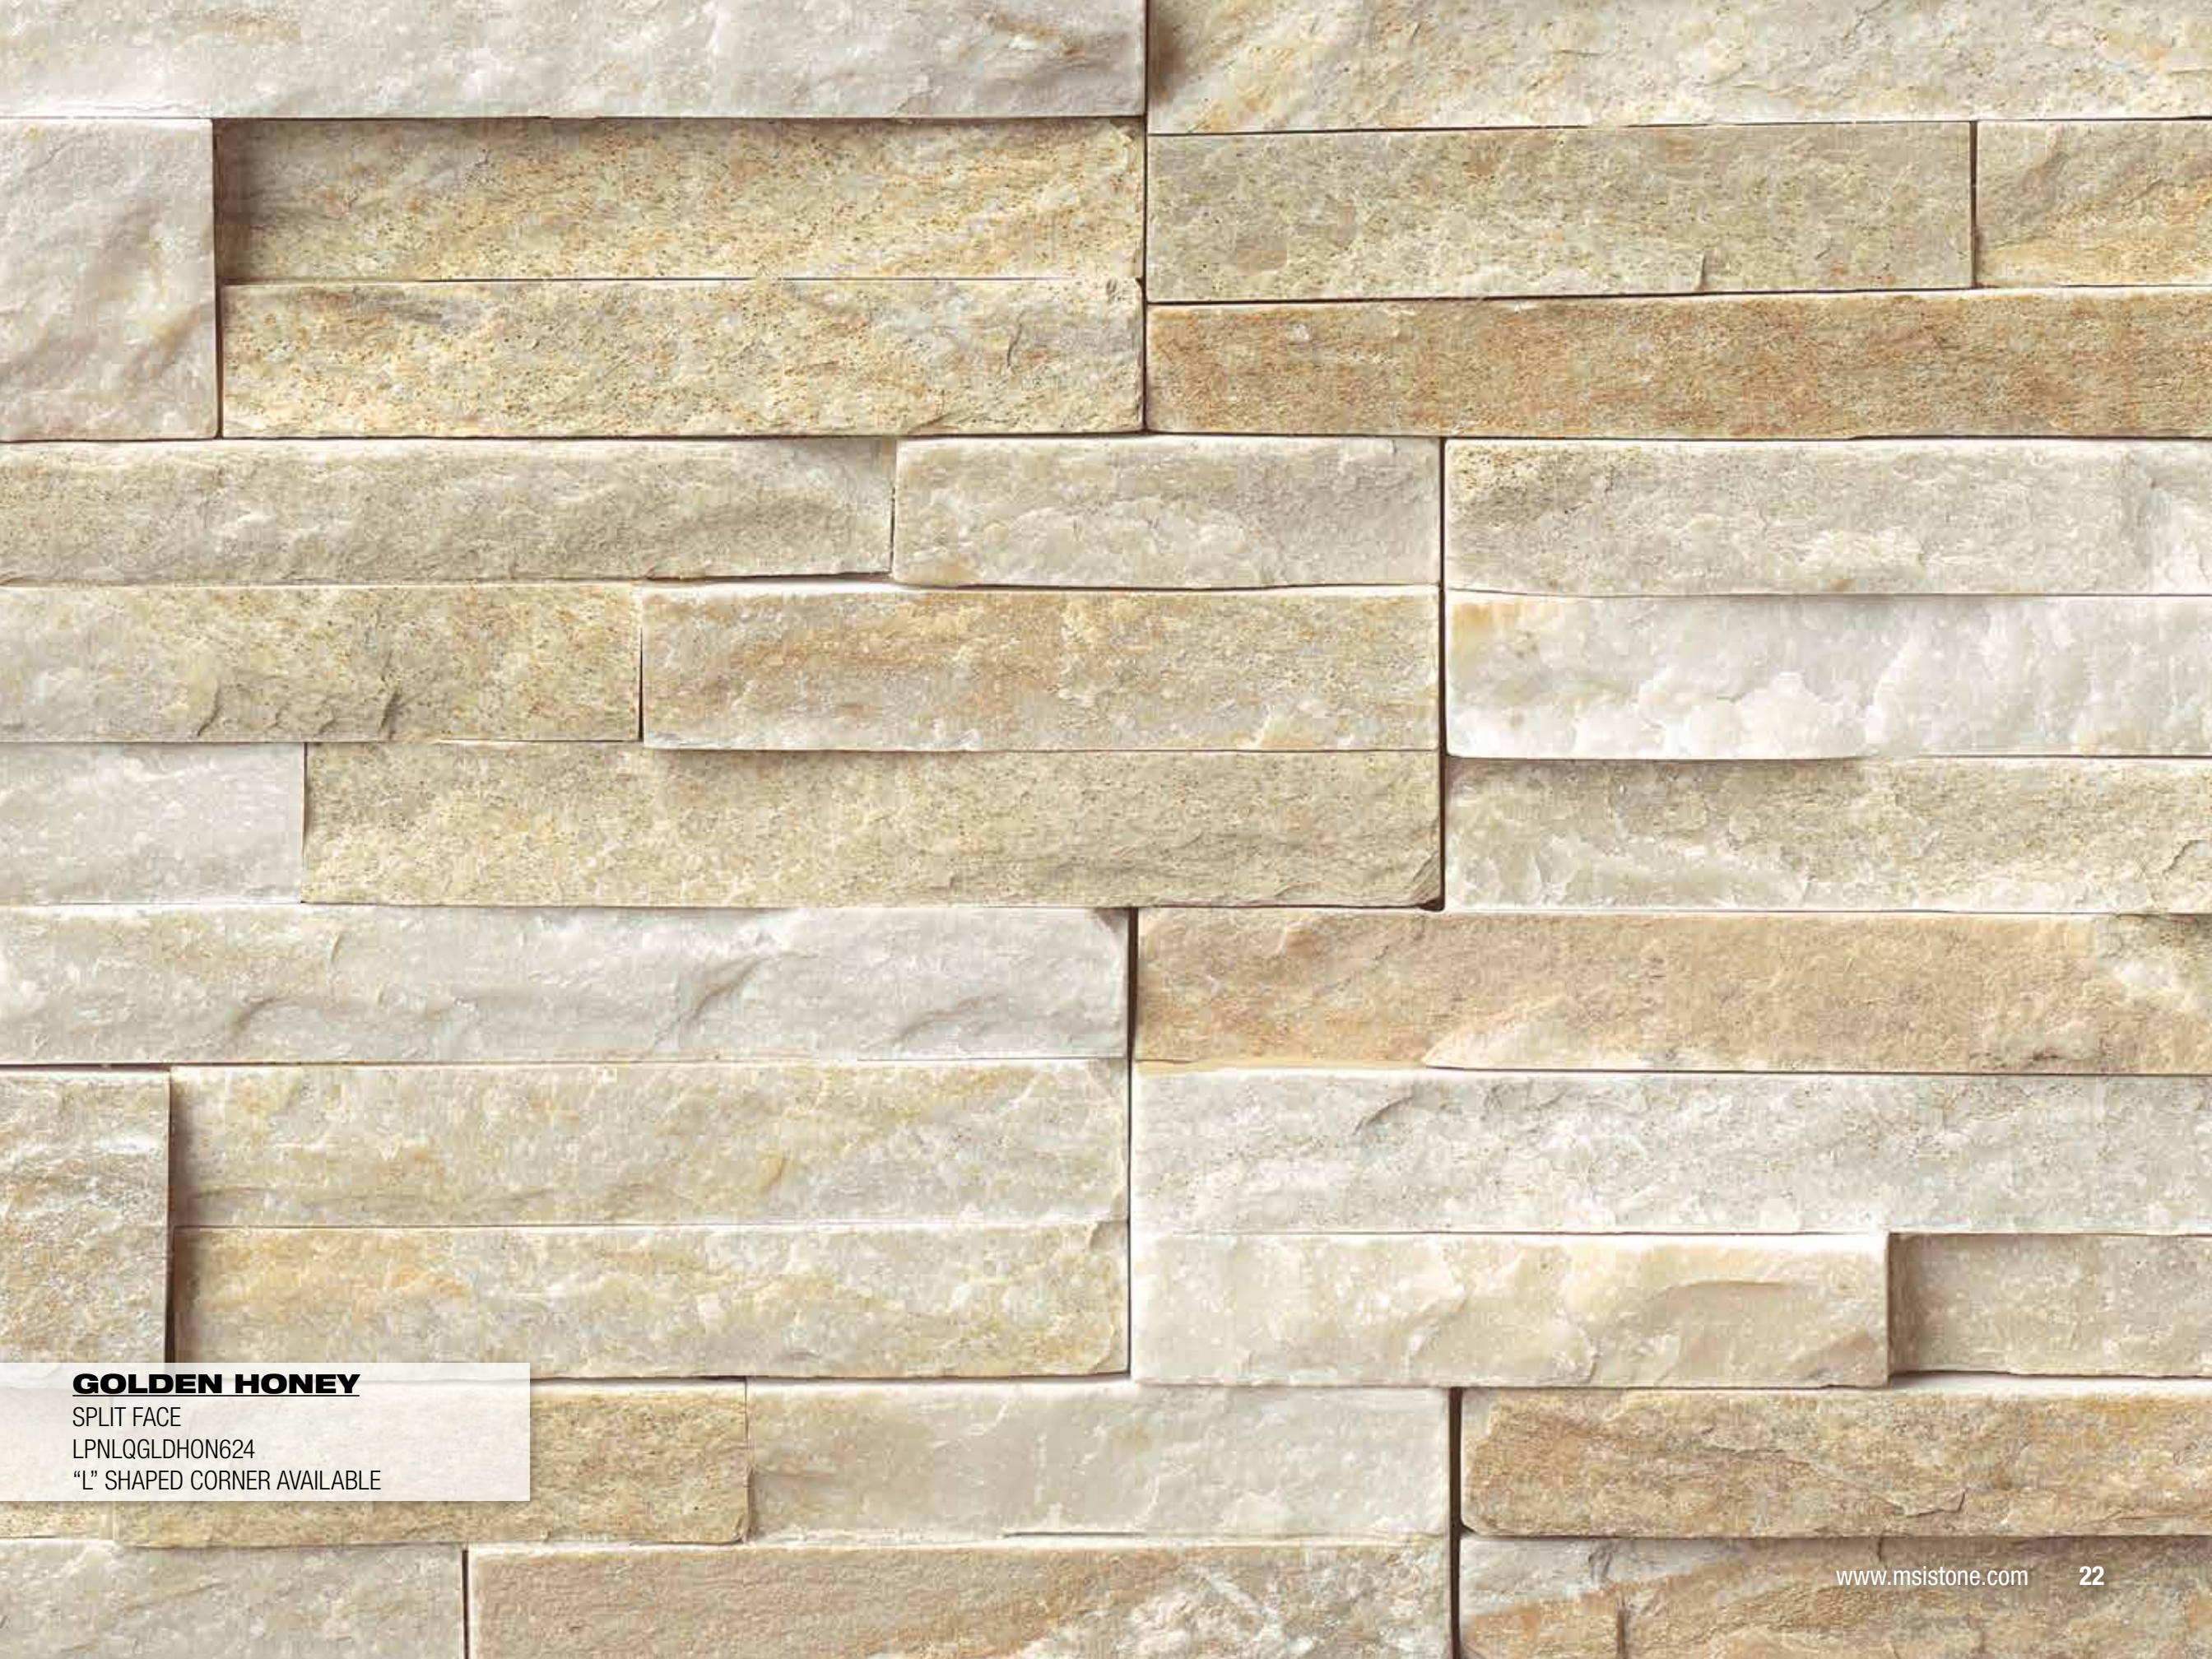

GOLDEN HONEY

SPLIT FACE

LPNLQGLDHON624

"L" SHAPED CORNER AVAILABLE