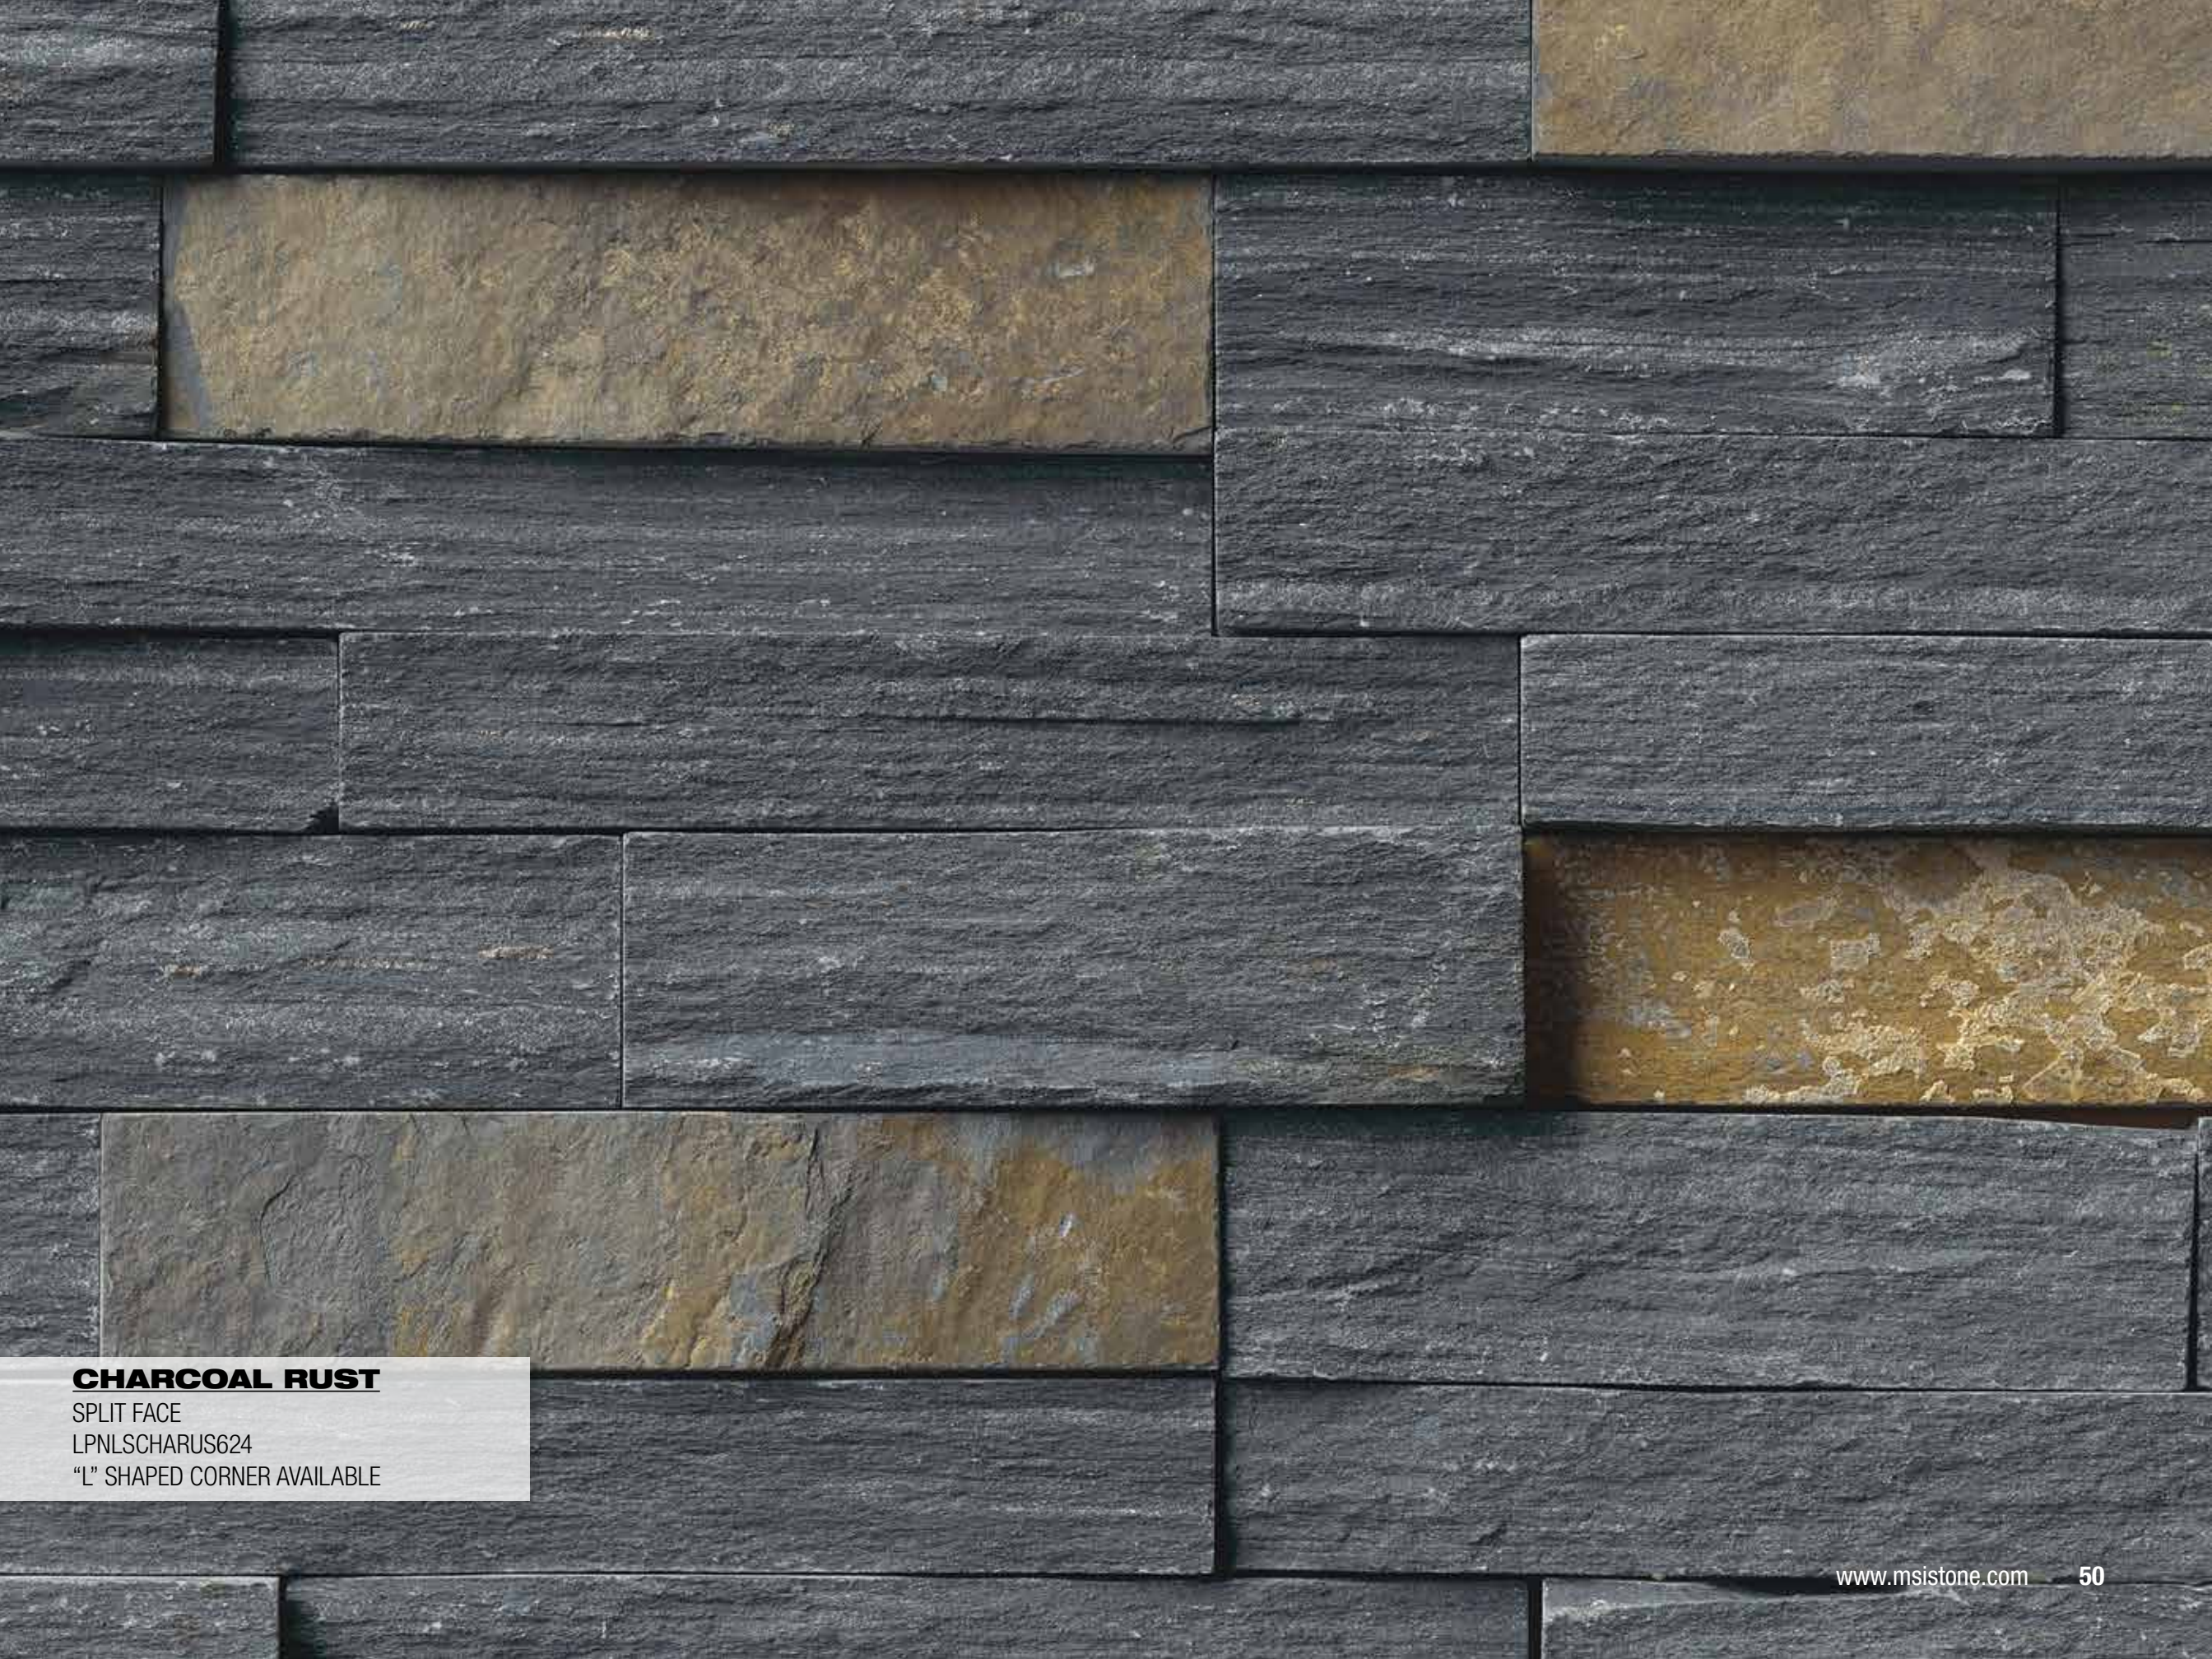

CHARCOAL RUST

SPLIT FACE
LPNLSCHARUS624
“L” SHAPED CORNER AVAILABLE