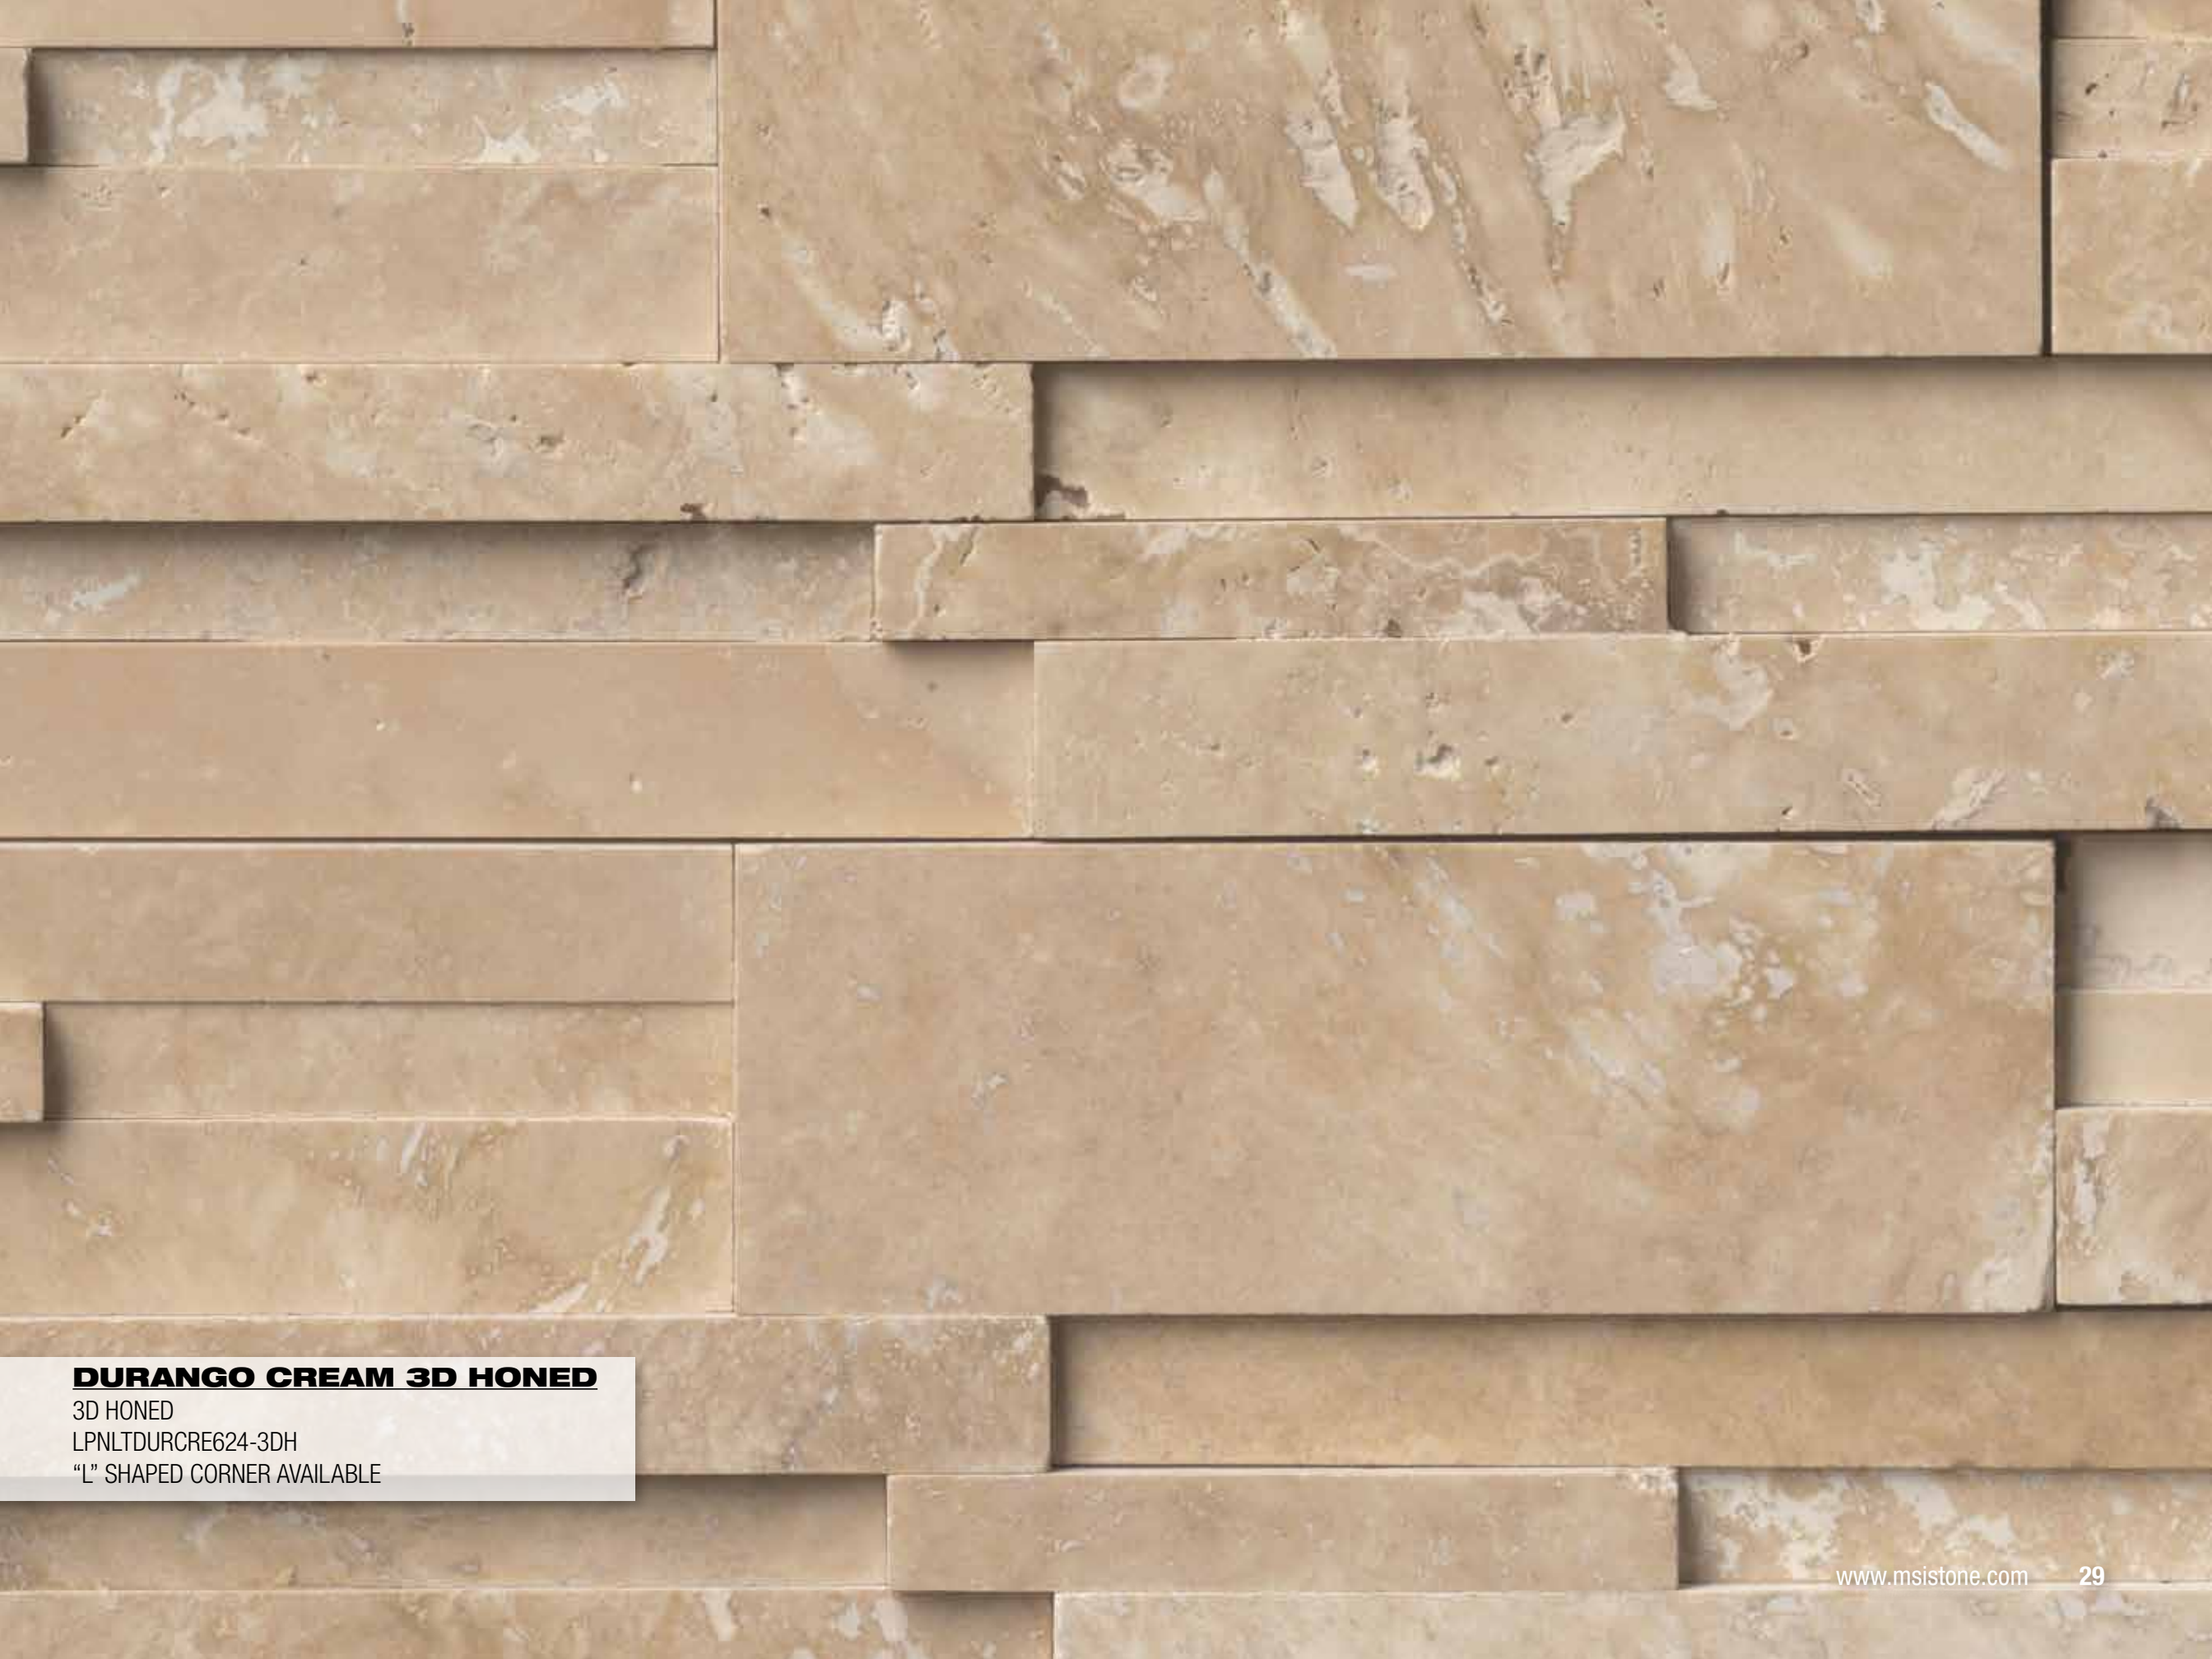

DURANGO CREAM 3D HONED

3D HONED

LPNLT DURCRE624-3DH

"L" SHAPED CORNER AVAILABLE