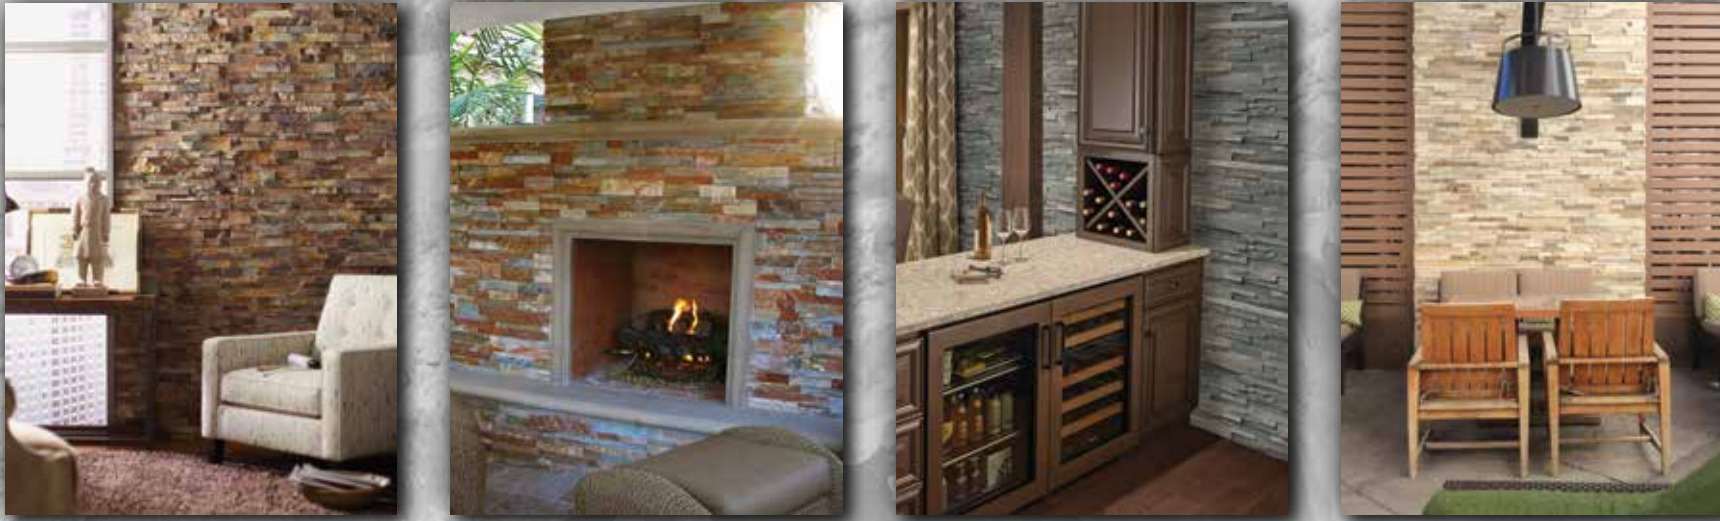

MS International, Inc.
Premium Surfaces Since 1975

NATURAL **STACKED STONE** PANELS

www.msistone.com

NATURAL STACKED STONE PANELS

Natural stone is Mother Nature's art formed over millions of years by water, minerals, heat and pressure. Selected from the finest quarries from around the world, our Natural Stacked Stone Panels are made of 100% genuine stone guaranteed to stand the test of time.

Natural Stacked Stone Panels add warmth, texture, and drama to your home. These can be used on the facade of a home to enhance the appeal, outside to showcase a barbecue island, on a backsplash to spruce up a kitchen or inside to beautify an interior wall.