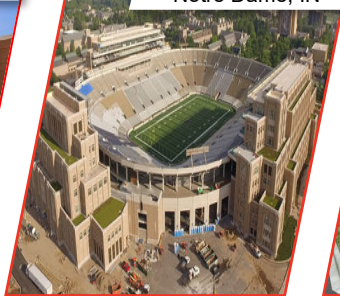

CapitalCare Norwood

Notre Dame, IN